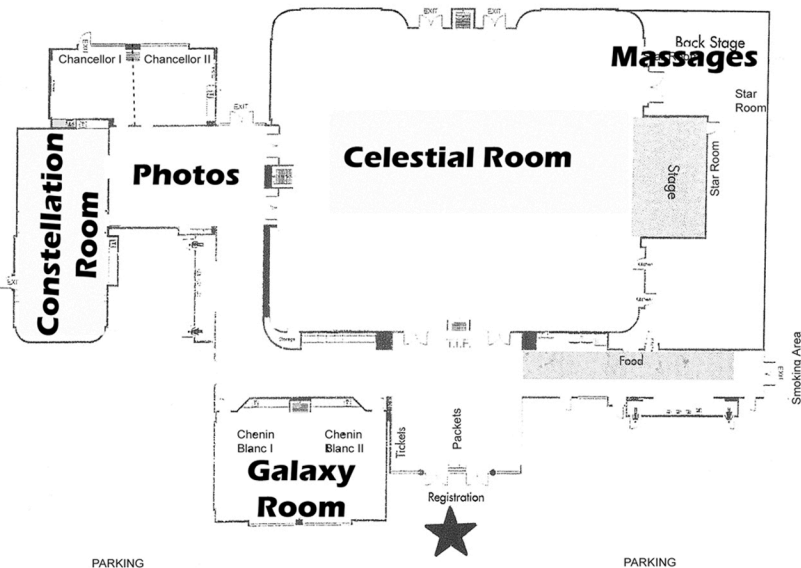

THE PALACE ARTS CENTER

GRAPEVINE TEXAS

PALACE

SUMMER

Below Left is the Convention Center where the WORKSHOPS are held:

**1209 S. Main Street
Grapevine, Texas**

Below right and above is the Palace & Lancaster Theatre area & layout for the new location for ONLY fabulous Gala Shows & Vendors

**300 S. Main Street
Grapevine, Texas**

Restaurants - inside, patios, delivery or pick up

**GRAPEVINE CONVENTION CENTER
Yaa halla, Y'all Workshops Location**

***** Grapevine Convention Center:
(near the Comfort Inn in the original location of YHY)**

- *Workshops
- *Massage Therapists
- *Carl Sermon's Bookings for your individual Photo Shoots

**** Palace Theatre and Lancaster Theatre:
(a few blocks away from Comfort Inn and Grapevine Convention Ctr in downtown Grapevine)**