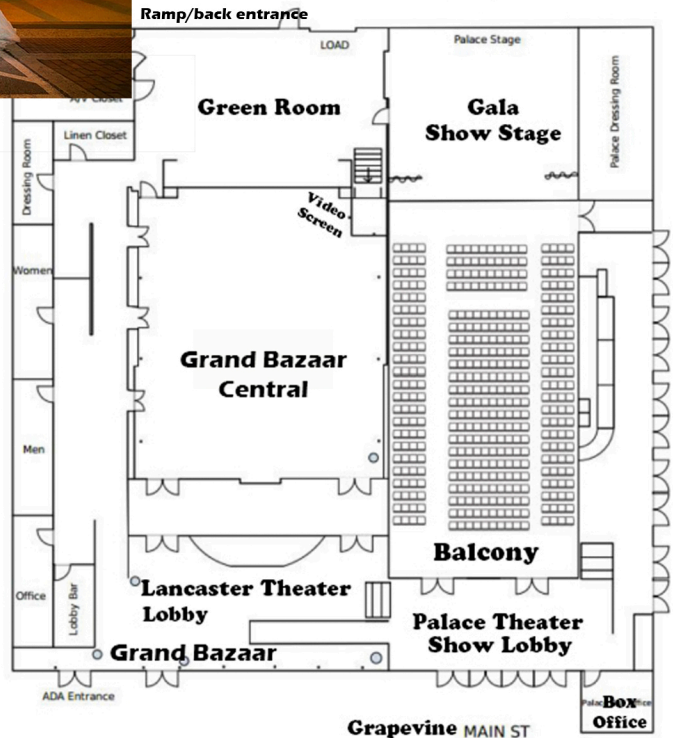

THE PALACE ARTS CENTER

GRAPEVINE TEXAS

PALACE

SUMMER

Below Left is the Convention Center where the WORKSHOPS are held:

**1209 S. Main Street
Grapevine, Texas**

Below right and above is the Palace & Lancaster Theatre area & layout for the new location for ONLY fabulous Gala Shows & Vendors

**300 S. Main Street
Grapevine, Texas**

Restaurants - inside, patios, delivery or pick up

**GRAPEVINE CONVENTION CENTER
Yaa halla, Y'all Workshops Location**

***** Grapevine Convention Center:
(near the Comfort Inn in the original location of YHY)**

- *Workshops
- *Massage Therapists
- *Carl Sermon's Bookings for your individual Photo Shoots

**** Palace Theatre and Lancaster Theatre:
(a few blocks away from Comfort Inn and Grapevine Convention Ctr in downtown Grapevine)**